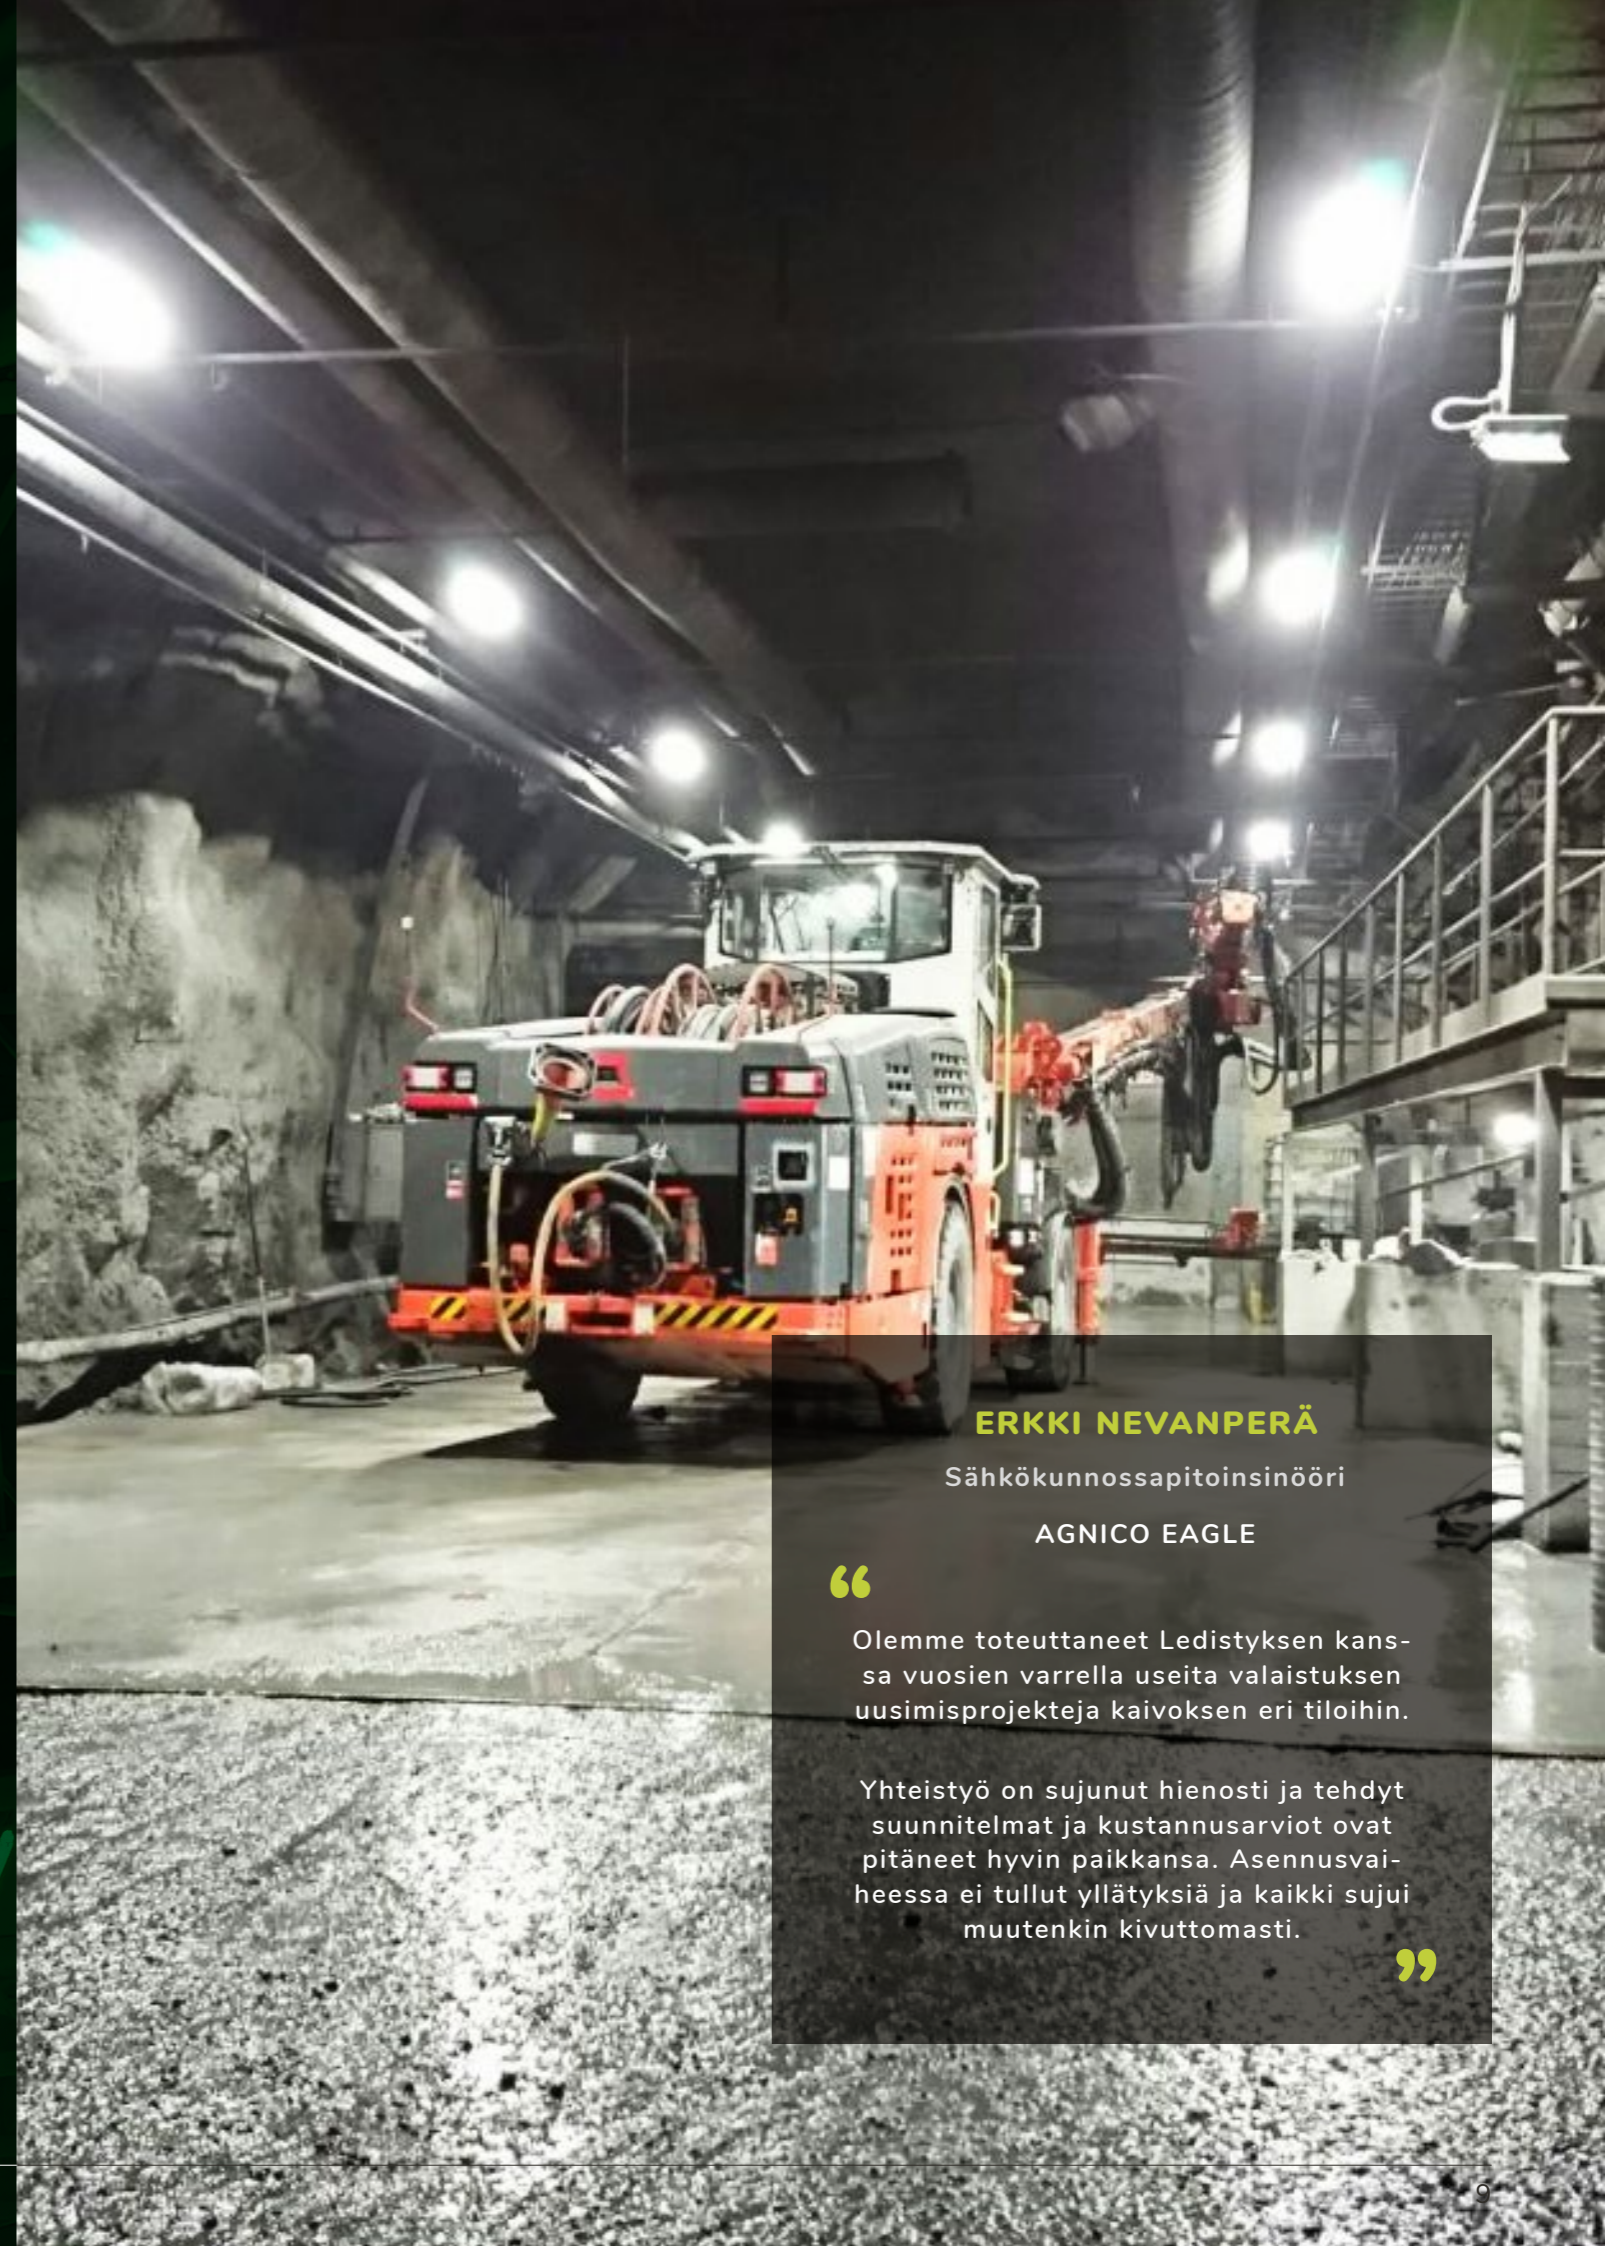

REFERENSSI

TEOLLISUUS

LEDISTYKSEN VALAISIMIEN KORKEA LAATU JA KOTIMAINEN OSAAMINEN KOROSTUVAT TEOLLISUUDEN KOHTEISSA, JOISSA OLOSUHTEET OVAT USEIN VAATIVAT.

Ledistys on vahva kotimainen valaisimien toimittaja teollisuudessa, valmistava teollisuus onkin Ledistykseen suurin asiakassegmentti. Kohteita löytyy monenlaisista teollisuuden tuotantolaitoksista ympäri Suomea, kasvavassa määrin jatkossa myös muualta Euroopasta.

Teollisuuden kohteissa valaisimet ovat usein korkealla, sijaitsevat koneiden tai tuotantolinjojen päällä ja ovat muutoinkin vaikeasti huollettavissa. Ledistykseen valaisimien laatu ja huoltovapaus korostuvat tällaisissa kohteissa. Laadun varmistamme laadukkailla komponenteilla sekä testaamalla jokaisen valmistetun valaisimen ennen toimitusta kohteeseen.

Teollisuuden tuotannossa on usein työpisteitä, joissa työskentely vaatii erityistä tarkkuutta. Tällöin korostuu valon hyvä laatu ja tasaisuus. Välikymättömällä valolla taataan myös työntekijän hyvä vireystaso ja hyvinvointi. Ledistykseen kotimaisia valaisimia käyttävätkin jo useat teollisuuden toimijat, pienistä konepajoista aina isoihin tuotantolaitoksiin.

Kittilän kaivos on Kittilässä sijaitseva Euroopan suurin kultakaivos

ERKKI NEVANPERÄ

Sähkökunnossapitoinsinööri

AGNICO EAGLE

“

Olemme toteuttaneet Ledistykseen kanssa vuosien varrella useita valaistuksen uusimisprojekteja kaivoksen eri tiloihin.

Yhteistyö on sujunut hienosti ja tehdyt suunnitelmat ja kustannusarviot ovat pitäneet hyvin paikkansa. Asennusvaiheessa ei tullut yllätyksiä ja kaikki sujui muutenkin kivuttomasti.

”